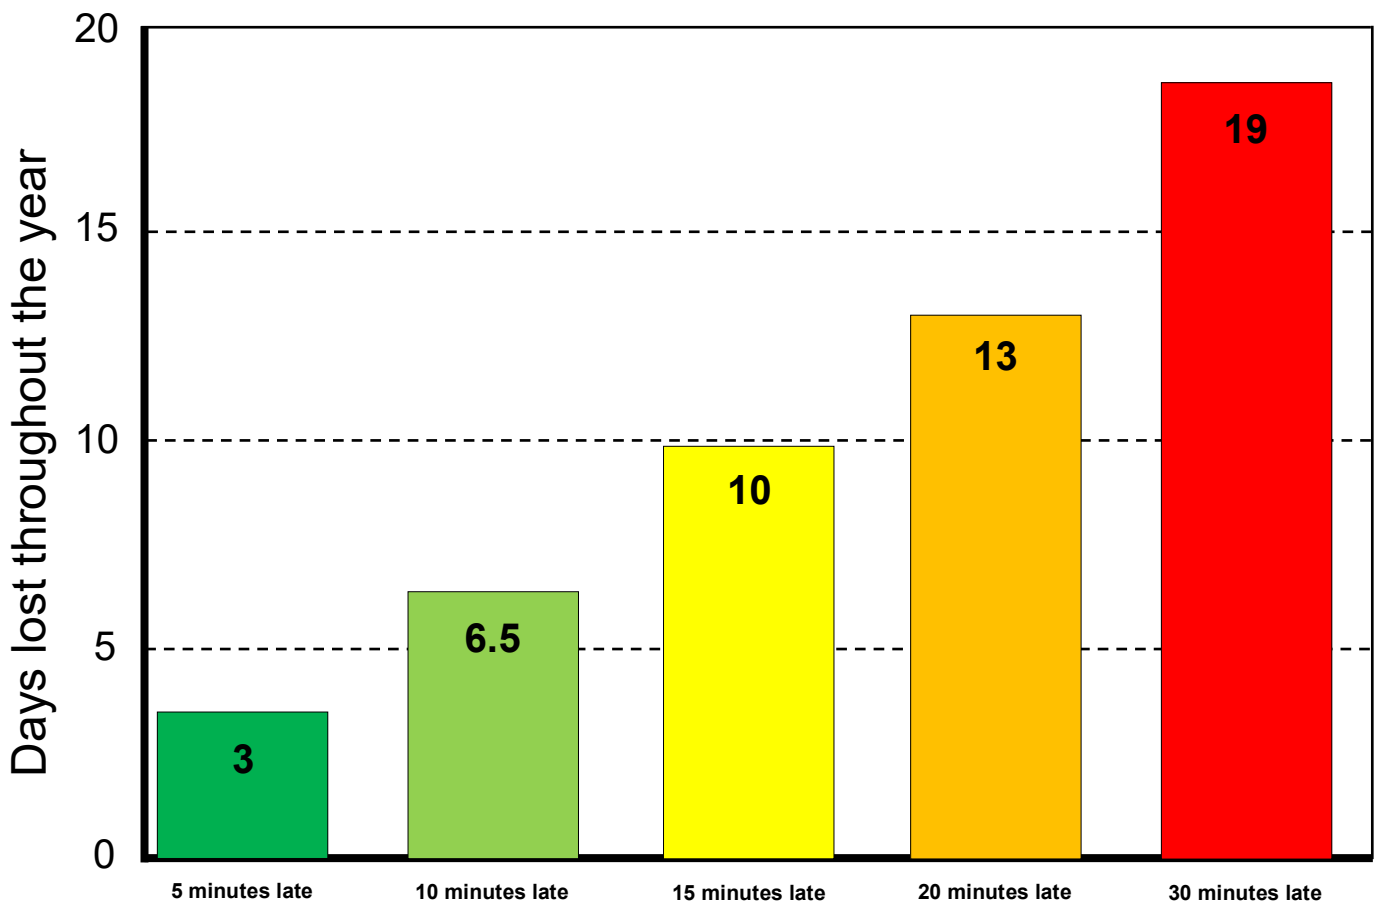

EVERY SCHOOL DAY COUNTS

Being late adds up to a loss of learning

- If you are 5 minutes late every day that adds up to over 3 days lost each year.
- 15 minutes late every day is the same as being absent for 2 weeks a year

Figures rounded to nearest half

- Being late every day can add up to a lot of lost learning time.
- Please help your child to be punctual.

If you are worried about your child's attendance, please talk to us at school about it — Tel: **01246 232170**