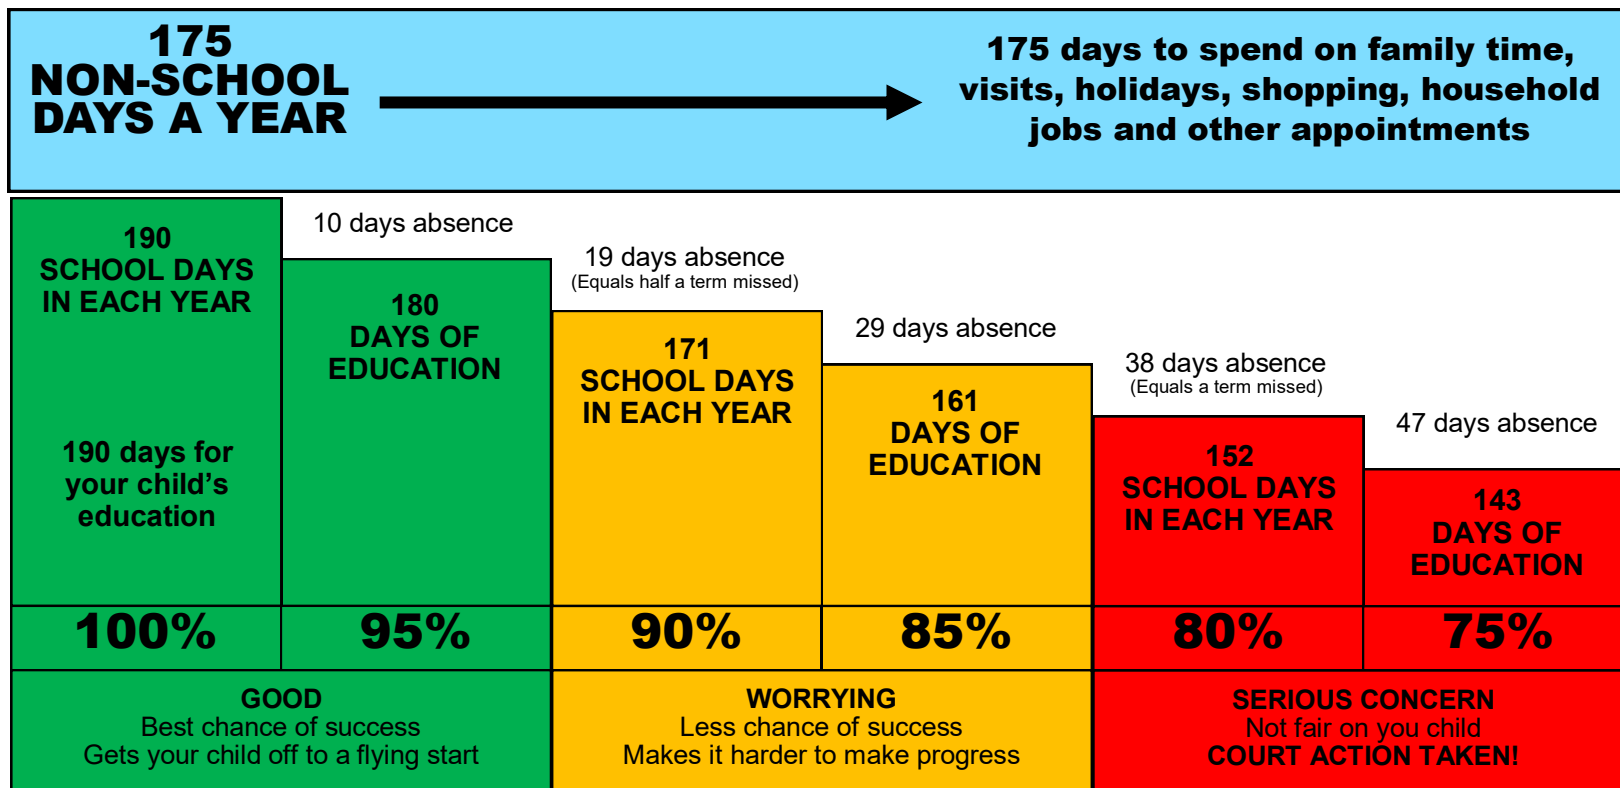

DAYS OFF SCHOOL add up to lost learning

- **Please don't let your child miss out on the education they deserve.**
- **Every school day counts**

If you are worried about your child's attendance, Please contact school to discuss it on **01246 232170**